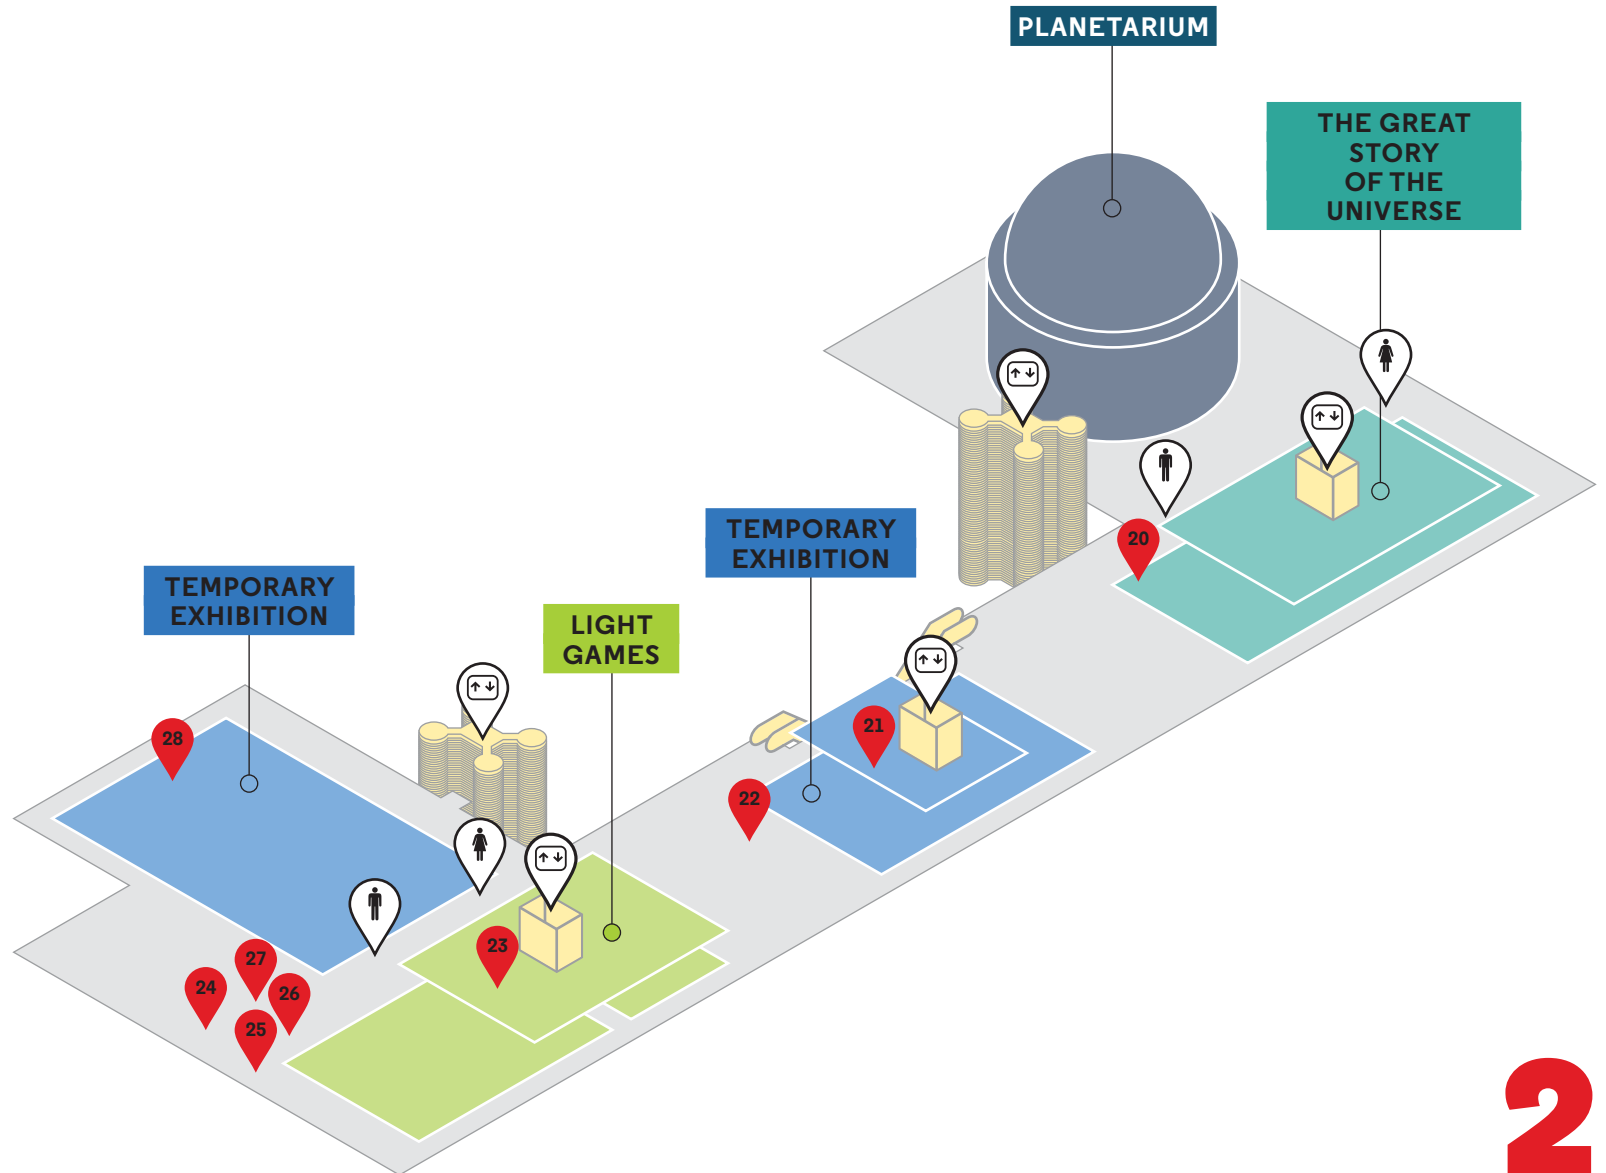

Scientific activities

Lifts

Toilets

Scientific activities

Lifts

Toilets

Snack

L'Alouette

CITÉ DES SCIENCES ET DE L'INDUSTRIE

LEVEL 0

WWW.CITE-SCIENCES.FR/EN

-  Information desk
-  Meeting point
-  Baby changing facilities
-  Toilets
-  Lifts
-  Ticket counters
-  Ticket machines
-  Cloakroom
-  Snack bar
-  Gift shop
-  Pushchair loan facility
-  Wheelchair loan facility
-  Postbox
-  Cash distributors
-  Car park
-  Bus park

CITÉ DES SCIENCES ET DE L'INDUSTRIE

LEVEL -1

WWW.CITE-SCIENCES.FR/EN

Lifts

Toilets

- Lifts
- Toilets
- Café de la Géode
- Snack bar
- Restaurant
- Car park