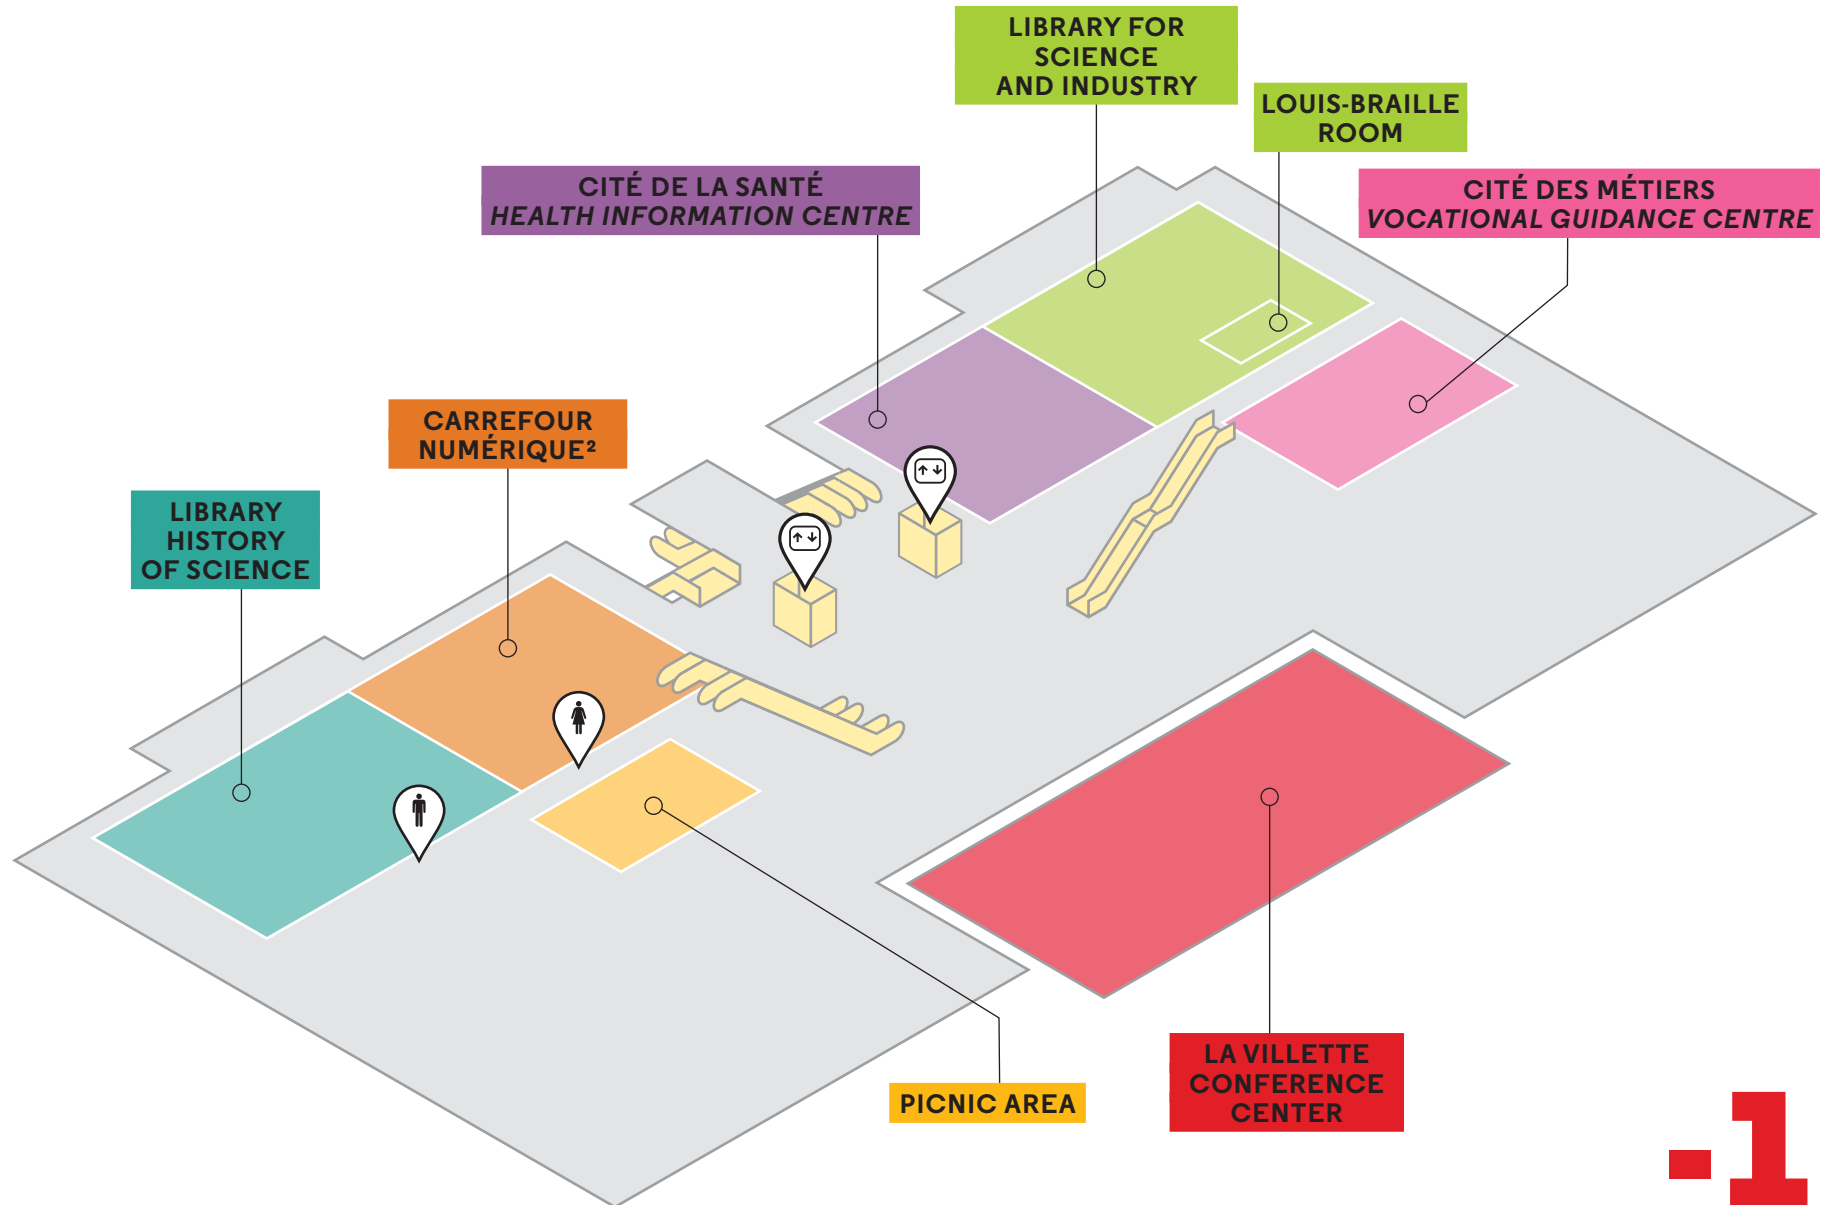

Scientific activities

Lifts

Toilets

Scientific activities

Lifts

Toilets

Snack

L'Alouette

CITÉ DES SCIENCES ET DE L'INDUSTRIE

LEVEL 0

WWW.CITE-SCIENCES.FR/EN

-  Information desk
-  Meeting point
-  Baby changing facilities
-  Toilets
-  Lifts
-  Ticket counters
-  Ticket machines
-  Cloakroom
-  Snack bar
-  Gift shop
-  Pushchair loan facility
-  Wheelchair loan facility
-  Postbox
-  Cash distributors
-  Car park
-  Bus park

CITÉ DES SCIENCES ET DE L'INDUSTRIE

LEVEL -1

WWW.CITE-SCIENCES.FR/EN

Lifts

Toilets

- Lifts
- Toilets
- Café de la Géode
- Snack bar
- Restaurant
- Car park