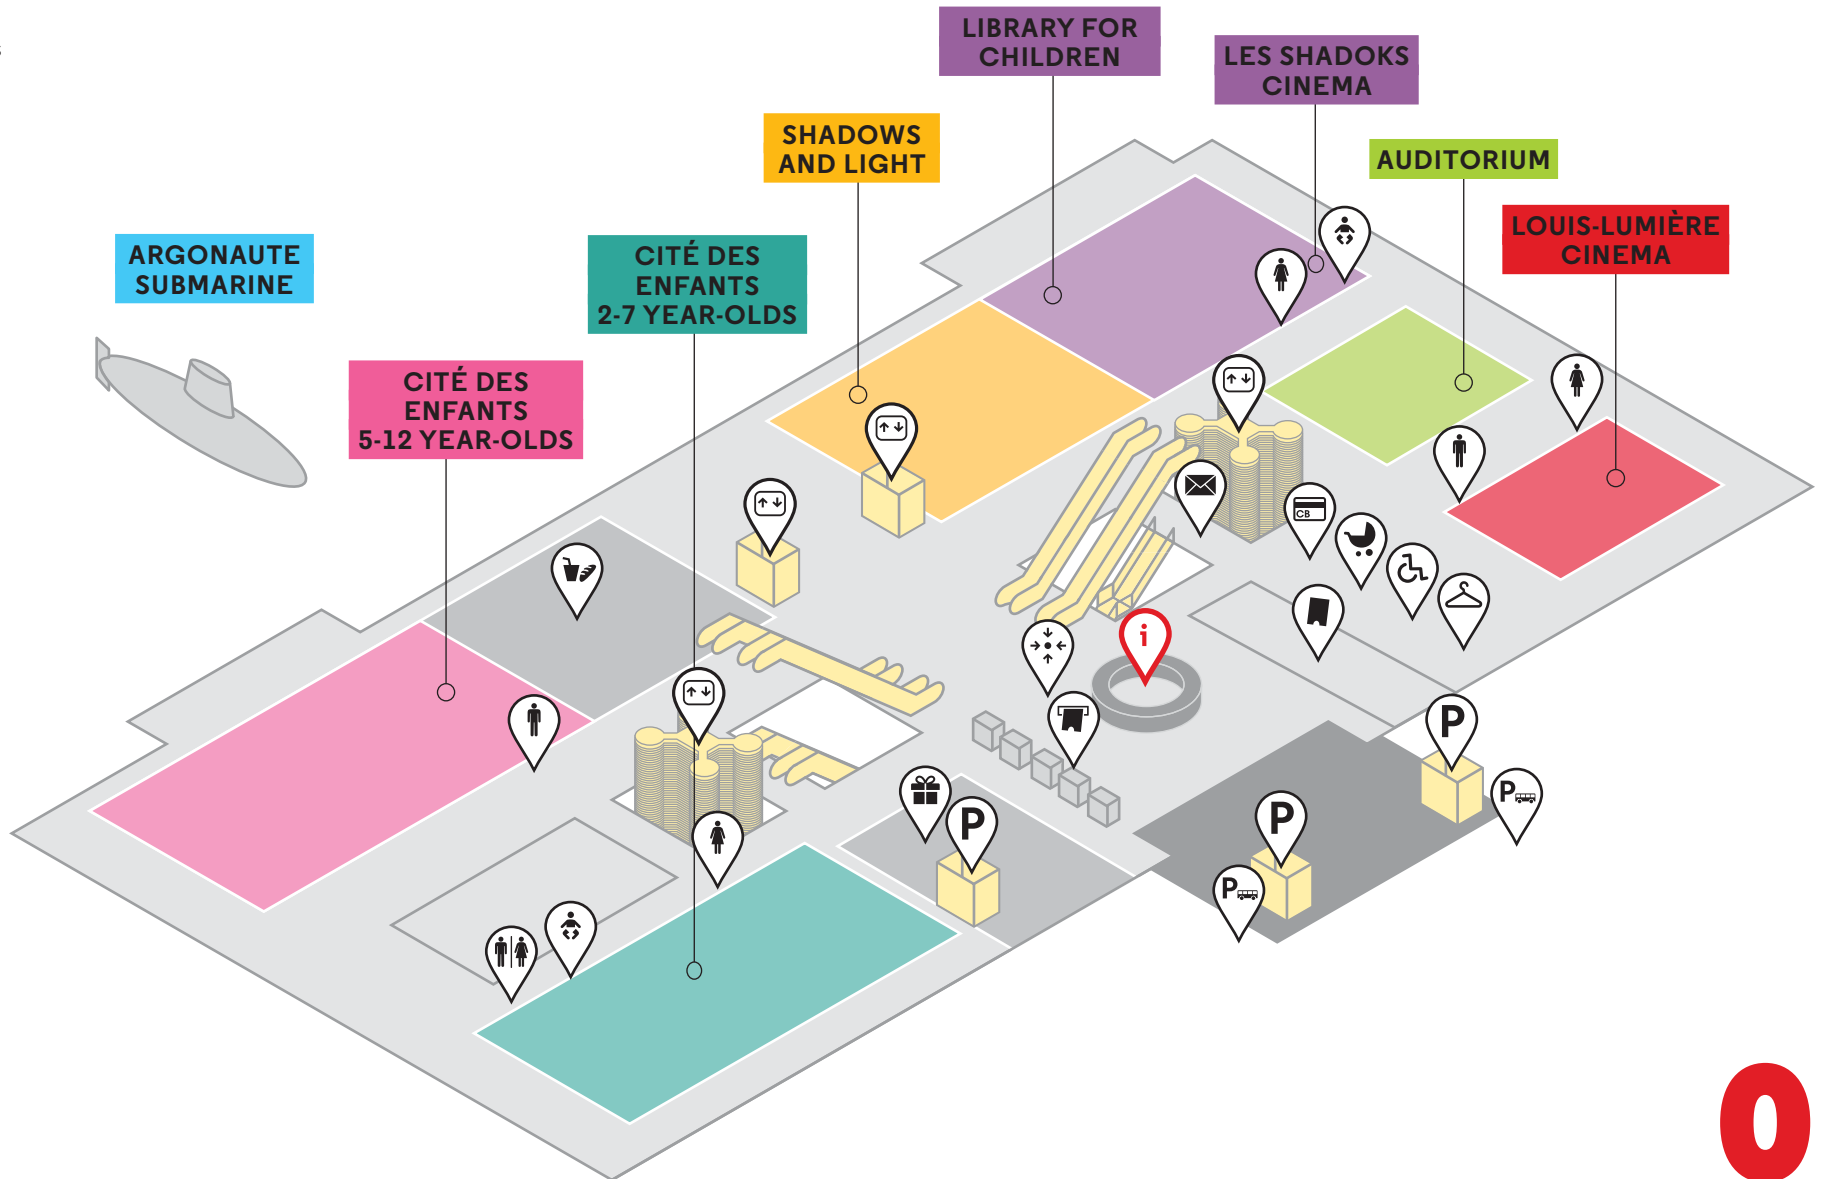

Scientific activities

Lifts

Toilets

Scientific activities

Lifts

Toilets

Snack

L'Alouette

CITÉ DES SCIENCES ET DE L'INDUSTRIE

LEVEL 0

WWW.CITE-SCIENCES.FR/EN

-  Information desk
-  Meeting point
-  Baby changing facilities
-  Toilets
-  Lifts
-  Ticket counters
-  Ticket machines
-  Cloakroom
-  Snack bar
-  Gift shop
-  Pushchair loan facility
-  Wheelchair loan facility
-  Postbox
-  Cash distributors
-  Car park
-  Bus park

CITÉ DES SCIENCES ET DE L'INDUSTRIE

LEVEL -1

WWW.CITE-SCIENCES.FR/EN

Lifts

Toilets

- Lifts
- Toilets
- Café de la Géode
- Snack bar
- Restaurant
- Car park