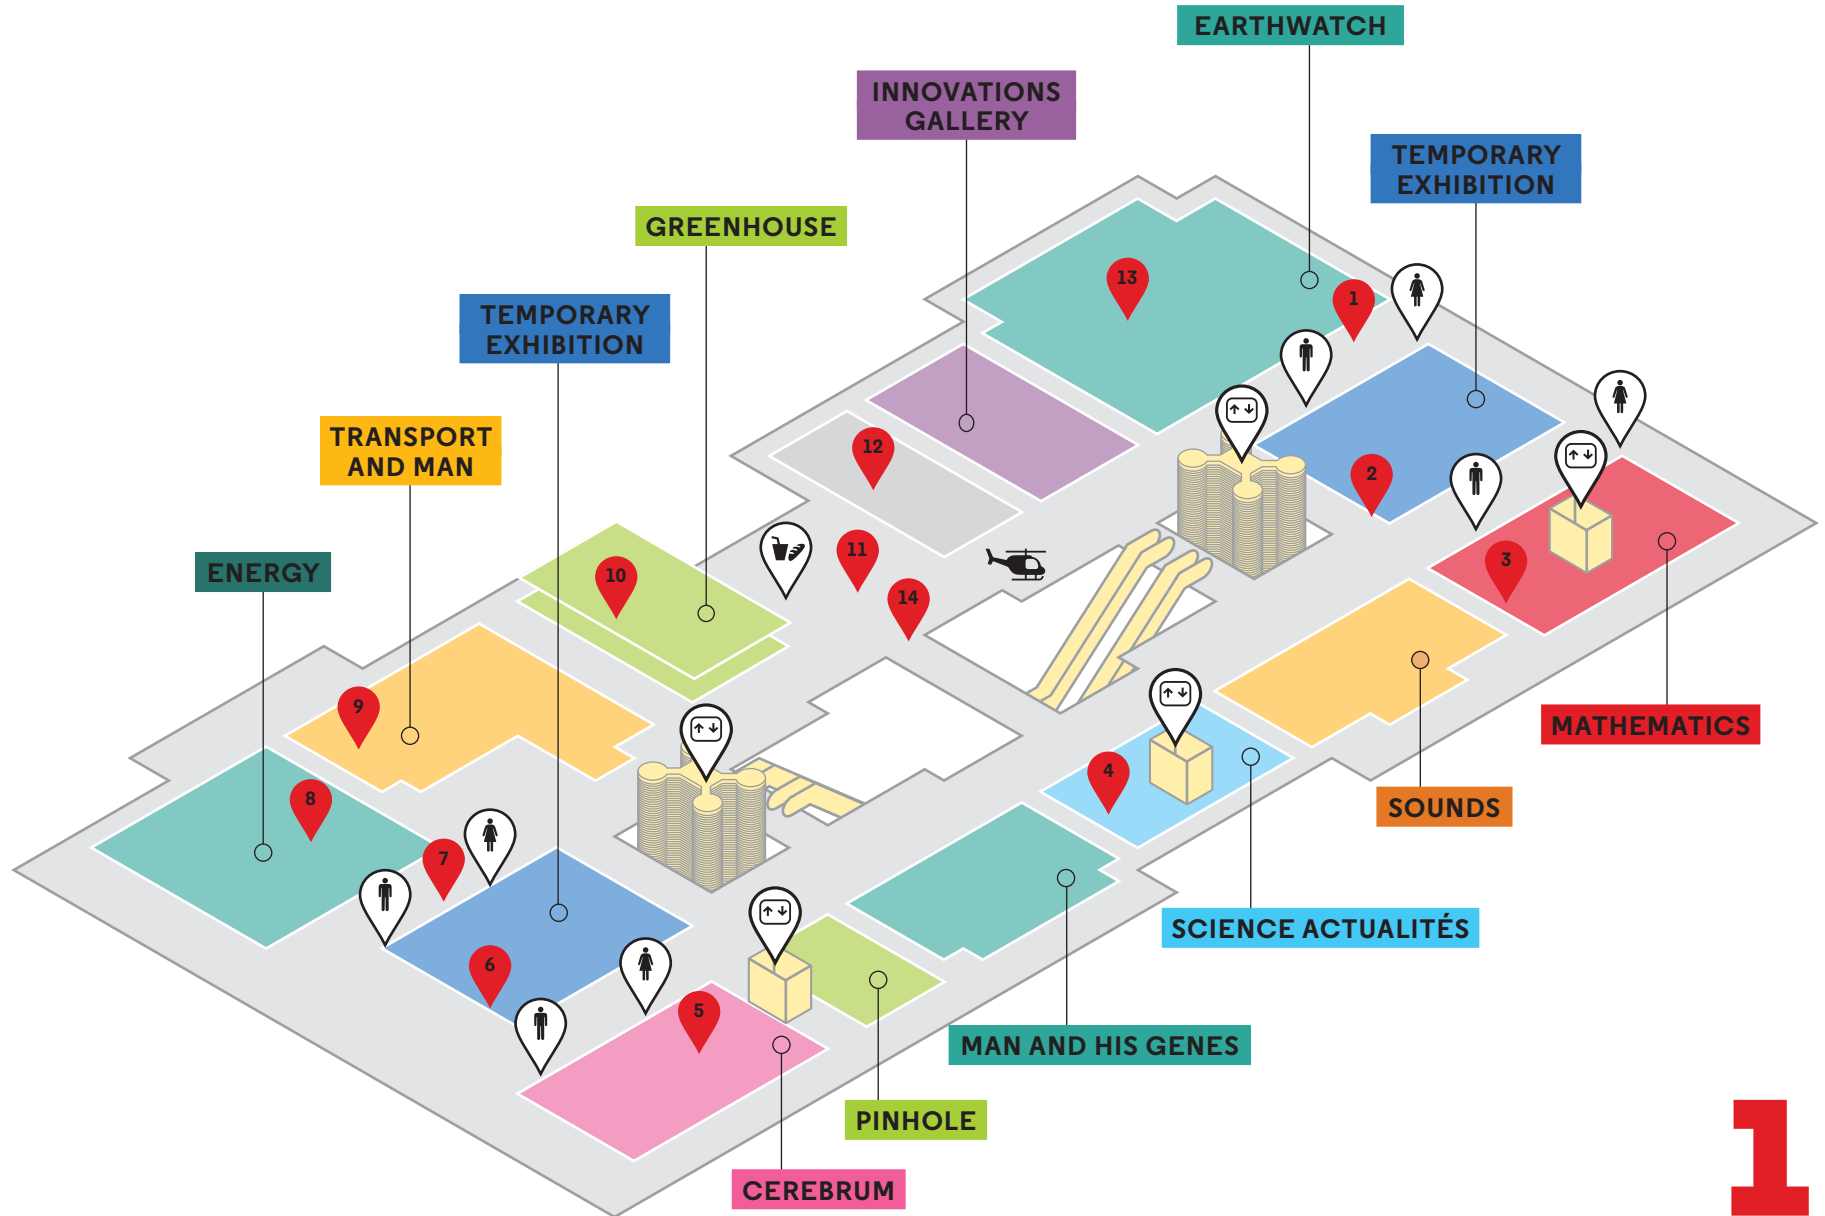

Scientific activities

Lifts

Toilets

Scientific activities

Lifts

Toilets

Snack

L'Alouette

CITÉ DES SCIENCES ET DE L'INDUSTRIE

LEVEL 0

WWW.CITE-SCIENCES.FR/EN

-  Information desk
-  Meeting point
-  Baby changing facilities
-  Toilets
-  Lifts
-  Ticket counters
-  Ticket machines
-  Cloakroom
-  Snack bar
-  Gift shop
-  Pushchair loan facility
-  Wheelchair loan facility
-  Postbox
-  Cash distributors
-  Car park
-  Bus park

CITÉ DES SCIENCES ET DE L'INDUSTRIE

LEVEL -1

WWW.CITE-SCIENCES.FR/EN

Lifts

Toilets

- Lifts
- Toilets
- Café de la Géode
- Snack bar
- Restaurant
- Car park