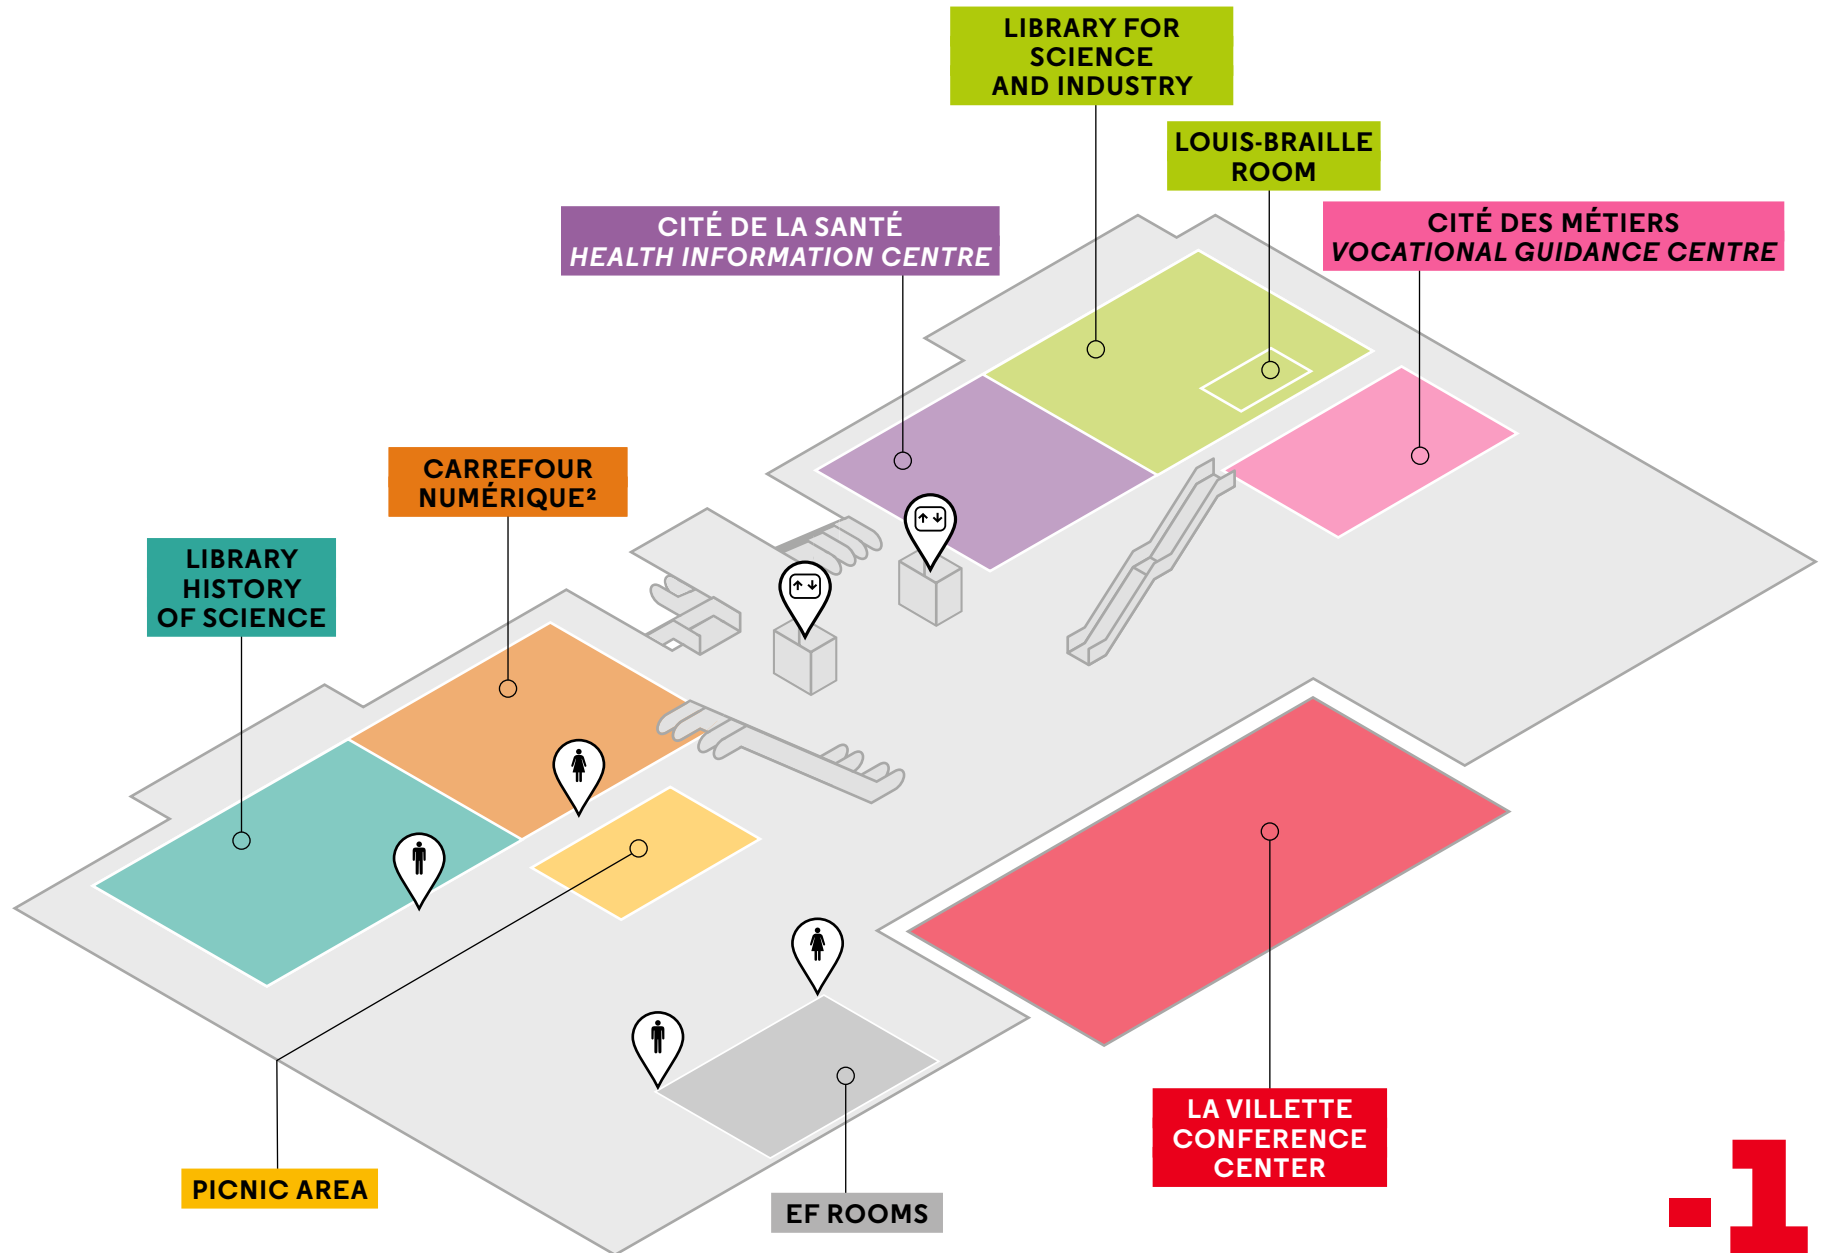

- Scientific activities
- Lifts
- Toilets
- Ticket machines

- Information desk
- Meeting point
- Scientific activities
- Baby changing facilities
- Toilets
- Lifts
- Ticket counters
- Ticket machines
- Cloakroom
- Snack bar
- Gift shop
- Pushchair loan facility
- Wheelchair loan facility
- Postbox
- ATM
- Car park
- Bus park

**ARGONAUTE
SUBMARINE**

LA GÉODE

AQUARIUM

**JEAN-PAINLEVÉ
CINEMA**

**LIBRARY FOR
SCIENCE
AND INDUSTRY**

- Lifts
- Toilets
- La Géode's Café
- Snack bar
- Restaurant
- Car park

DET avril 2017