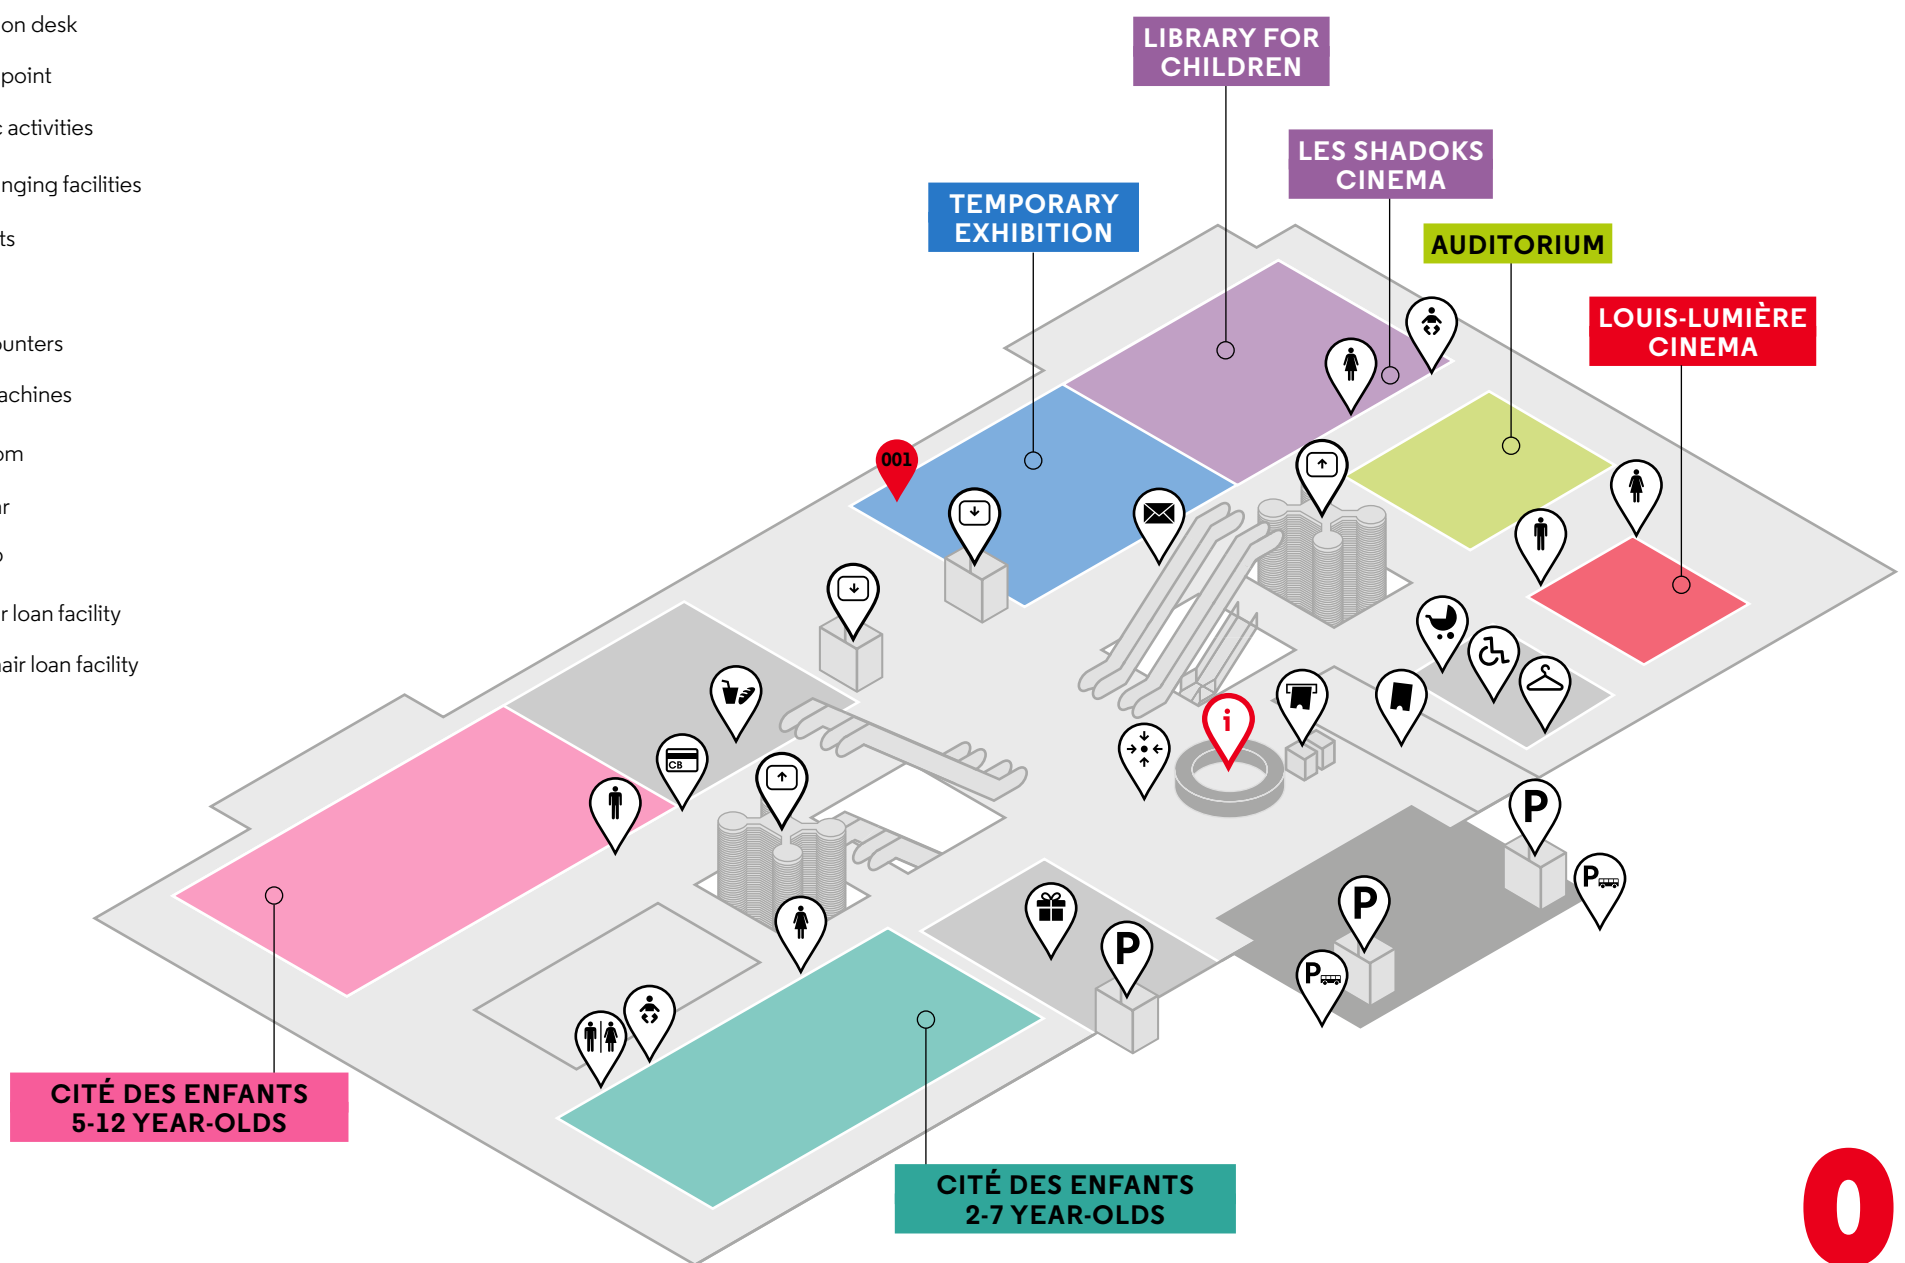

- Scientific activities
- Lifts
- Toilets
- Ticket machines

- Information desk
- Meeting point
- Scientific activities
- Baby changing facilities
- Toilets
- Lifts
- Ticket counters
- Ticket machines
- Cloakroom
- Snack bar
- Gift shop
- Pushchair loan facility
- Wheelchair loan facility
- Postbox
- ATM
- Car park
- Bus park

**ARGONAUTE
SUBMARINE**

LA GÉODE

AQUARIUM

**JEAN-PAINLEVÉ
CINEMA**

**LIBRARY FOR
SCIENCE
AND INDUSTRY**

- Lifts
- Toilets
- La Géode's Café
- Snack bar
- Restaurant
- Car park

DET avril 2017