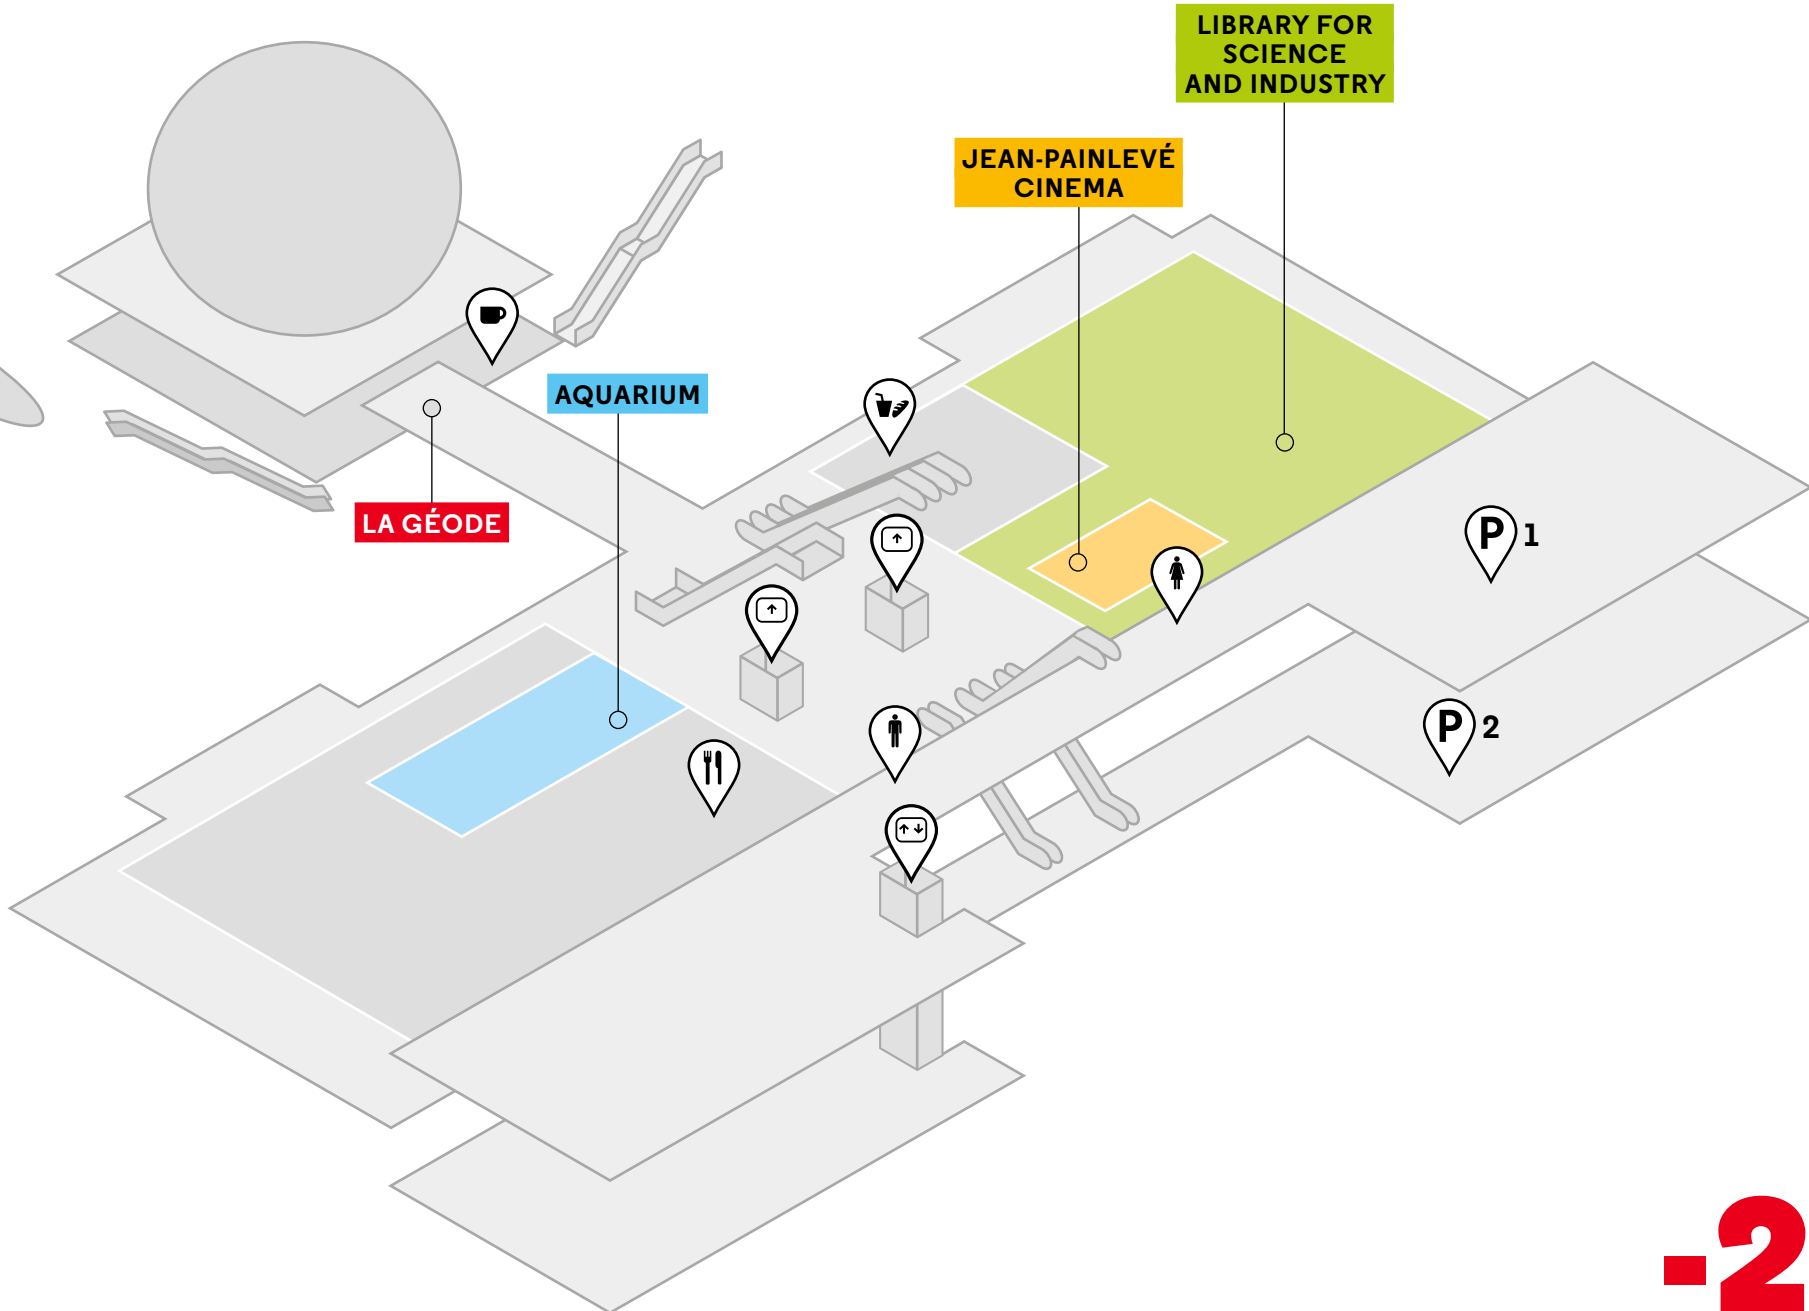

- Scientific activities
- Lifts
- Toilets
- Ticket machines

- Information desk
- Meeting point
- Scientific activities
- Baby changing facilities
- Toilets
- Lifts
- Ticket counters
- Ticket machines
- Cloakroom
- Snack bar
- Gift shop
- Pushchair loan facility
- Wheelchair loan facility
- Postbox
- ATM
- Car park
- Bus park

**ARGONAUTE
SUBMARINE**

LA GÉODE

AQUARIUM

**JEAN-PAINLEVÉ
CINEMA**

**LIBRARY FOR
SCIENCE
AND INDUSTRY**

- Lifts
- Toilets
- La Géode's Café
- Snack bar
- Restaurant
- Car park

DET avril 2017