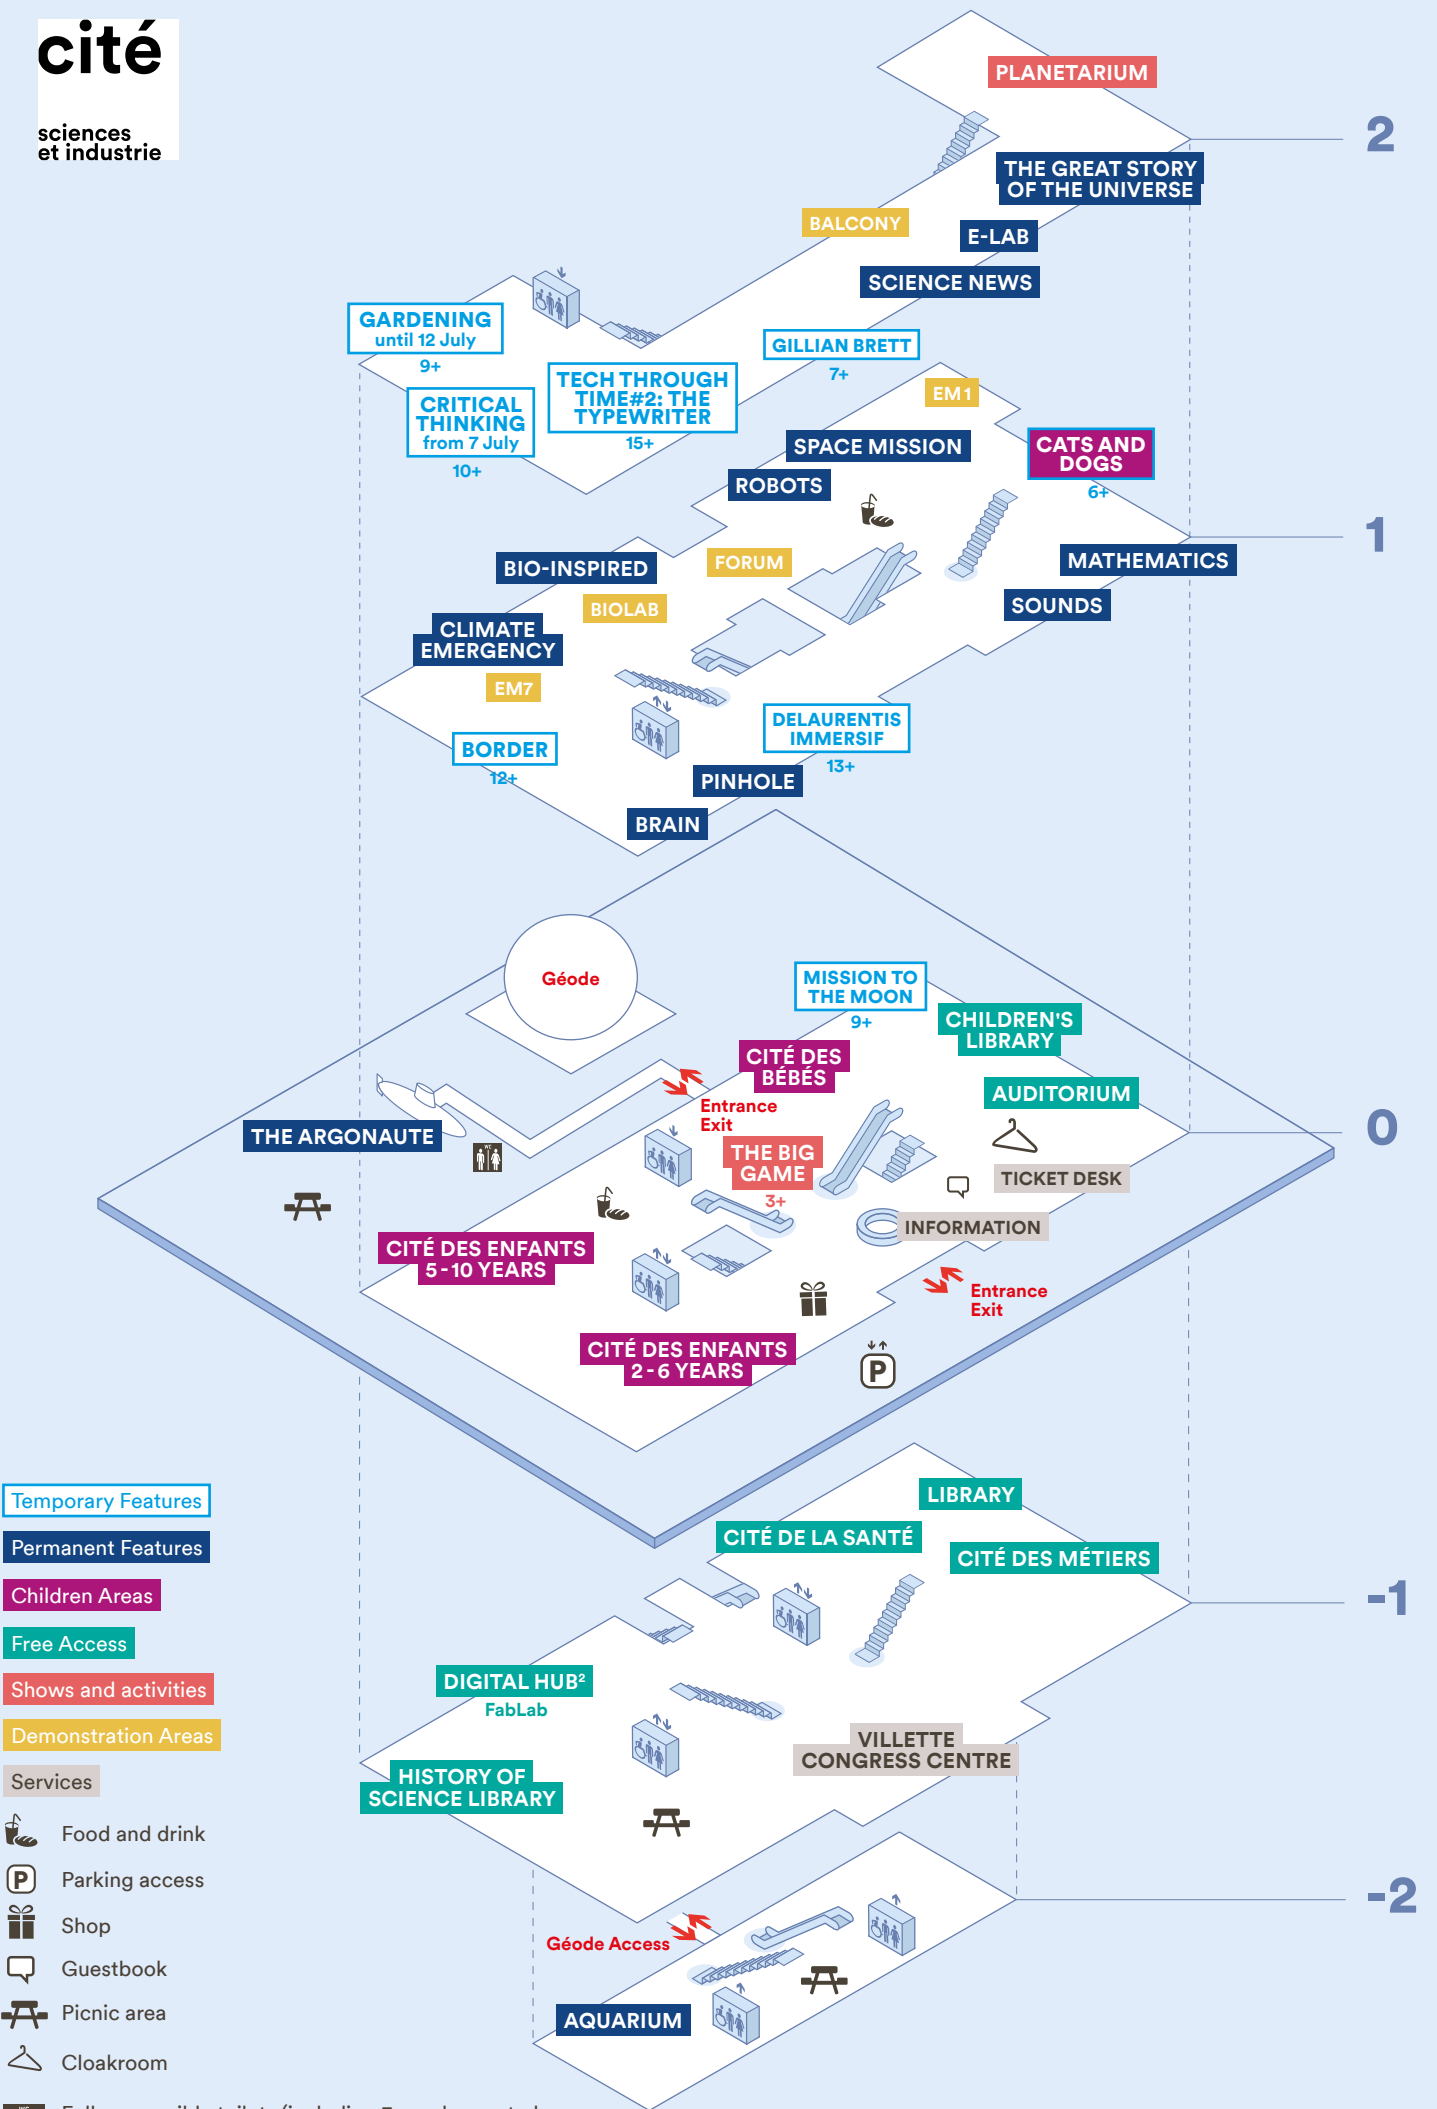

Summer 2026

information

SERVICES Wheelchair loan at the cloakroom.
Walker/pram loan on levels 0, 1 and 2.
Folding seats available in the exhibitions.
Changing tables available.
Free Wi-Fi 

CONTACT infocontact@universcience.fr

FREE AUDIOGUIDE on your mobile
Guided visits of exhibitions, thematic visits...
Also available on cite-sciences.fr

#CITEDESSCIENCES

SHARE YOUR VISIT ON 

new
cité
sciences
et industrie
des enfants
2-6 years

Temporary Features

Permanent Features

Children Areas

Free Access

Shows and activities

Demonstration Areas

Services

Food and drink

Parking access

Shop

Guestbook

Picnic area

Cloakroom

Fully accessible toilets (including 3 gender neutral toilets on levels 0 and 1) with changing tables are located on every floor